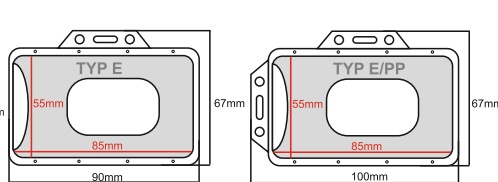

Badge Holders Plastic