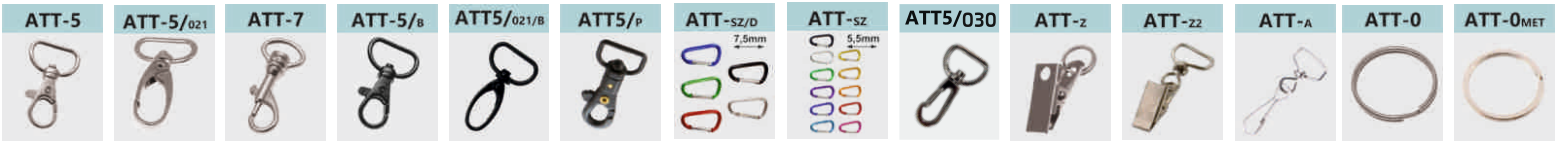

id.6.77 SPORT SCARF

FULL COLOR PRINT | MOQ: 10 pcs

id. **6.23** MIRROR CAR COVER

FULL COLOR PRINT | MOQ: 100 pcs

Accessories

Carabiners

Buckles & Others

Badge Holders Soft