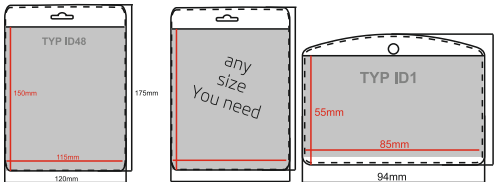

Badge Holders Soft